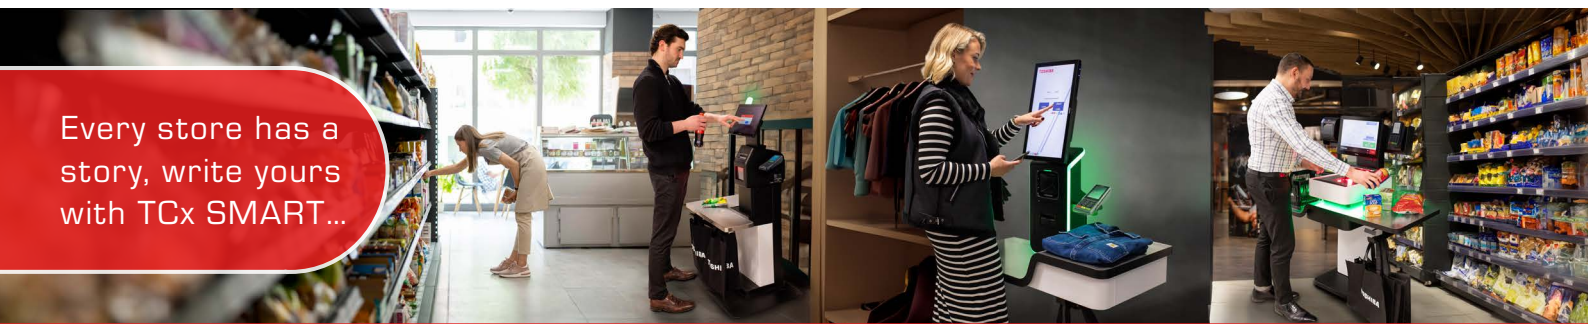

TCx[®] SMART series

CREATED WITH RETAILERS, FOR RETAILERS

The TCx[®] SMART Series offers tailored self-checkout solutions to suit any store environment, with future-proof designs that seamlessly adapt to evolving business requirements and market trends

of retailers believe **computer vision** is important to their innovation roadmap

of customers do not like to weigh produce items

ANY RETAILER HAS THE OPPORTUNITY...

to deliver fast, easy and convenient self-service experiences that shoppers want