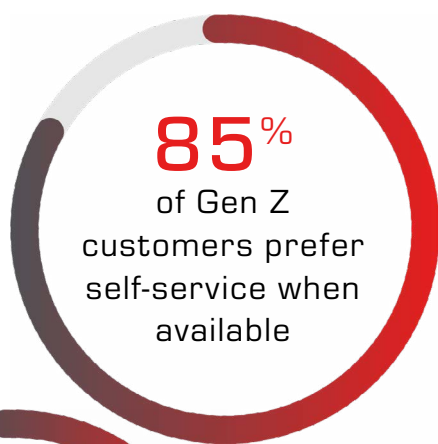

VERSATILE DESIGNS FOR ANY RETAILER

TAILORED SOLUTIONS FOR YOUR BUSINESS

SCALABLE TECHNOLOGY THAT GROWS WITH YOU

MORE SHOPPERS ARE USING SELF-CHECKOUT

Self-checkout technology is increasingly being adopted by a diverse range of retailers, including home improvement, convenience and fashion brands

FLEXIBILITY TO EVOLVE & CONTINUALLY OPTIMISE EXPERIENCES IS ESSENTIAL...

believe A.I. enhanced self-checkout systems with anti-theft features is important to their in-store enhancement plans over the next 1-2 years

of retailers believe **computer vision** is important to their innovation roadmap

of customers do not like to weigh produce items

ANY RETAILER HAS THE OPPORTUNITY...

to deliver fast, easy and convenient self-service experiences that shoppers want