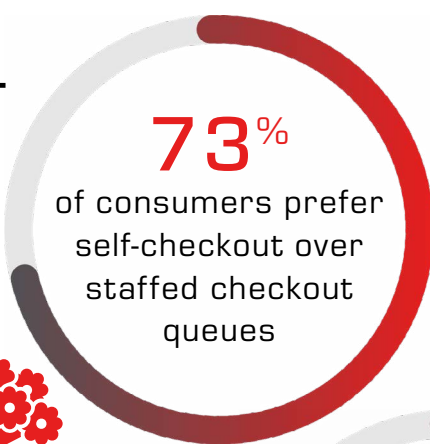

VERSATILE DESIGNS FOR ANY RETAILER

TAILORED SOLUTIONS FOR YOUR BUSINESS

SCALABLE TECHNOLOGY THAT GROWS WITH YOU

MORE SHOPPERS ARE USING SELF-CHECKOUT

Self-checkout technology is increasingly being adopted by a diverse range of retailers, including home improvement, convenience and fashion brands

FLEXIBILITY TO EVOLVE & CONTINUALLY OPTIMISE EXPERIENCES IS ESSENTIAL...

believe A.I. enhanced self-checkout systems with anti-theft features is important to their in-store enhancement plans over the next 1-2 years

of retailers believe **computer vision** is important to their innovation roadmap

of customers do not like to weigh produce items

ANY RETAILER HAS THE OPPORTUNITY...

to deliver fast, easy and convenient self-service experiences that shoppers want